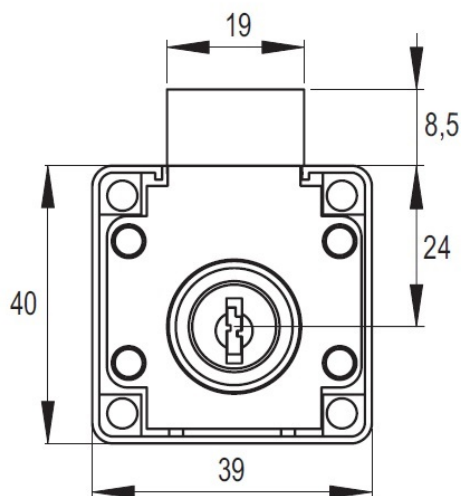

PRODUCT SHEET

Description:

Rim Lock 850, $\varnothing 19 \times 21$ mm, CPL - Zamak, HCK CPH, 80 KD

Item number:

14.01.056-0

Units	Box	Carton	HS Code	Barcode
Pcs.	12	120	8301300000	
				5704866403856

SISO A/S