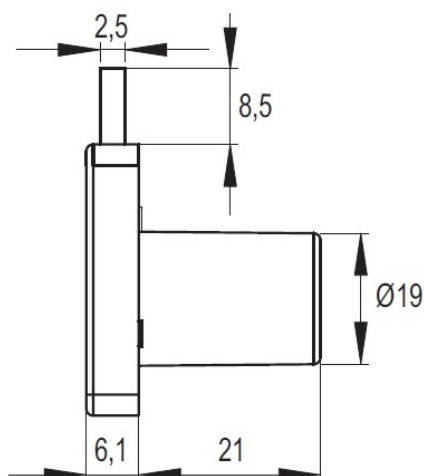

PRODUCT SHEET

Description:

Rim Lock 850, $\varnothing 19 \times 21$ mm, CPL - Zamak, HCK CPH, 80 KD

Item number:

14.01.056-0

Units	Box	Carton	HS Code	Barcode
Pcs.	12	120	8301300000	
				5704866403856

SISO A/S